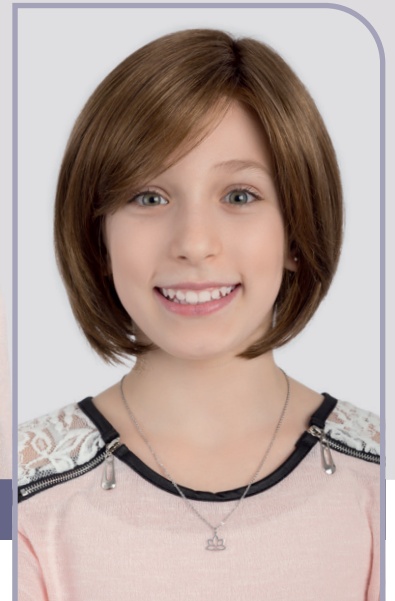

lightblonde
22.26.20

pictured colour: LIGHTBROWN

EMMA ★★★★★▶

pictured colour: LIGHTBLONDE

COLOURS

chocolatebrown
830.6

middlebrown
12.8.6

lightbrown
830.27.12

middleblonde
20.26.14

lightblonde
22.23.16

SMALL
HEAD SIZE
52-54 CM

EMMA ★★★★★▶

pictured colour: LIGHTBROWN

AFTER THE RAIN
COMES THE SUN!
HAVE FUN!

Model: SARA
(see page 12-15)

SARA ★★☆☆

pictured colour:
LIGHTBROWN

COLOURS

darkbrown
6.4

chocolatebrown
8.12.6

lightbrown
12.830.20

middleblonde
14.26.20

goldblonde
26.22.19

naturalblonde
22.26.20